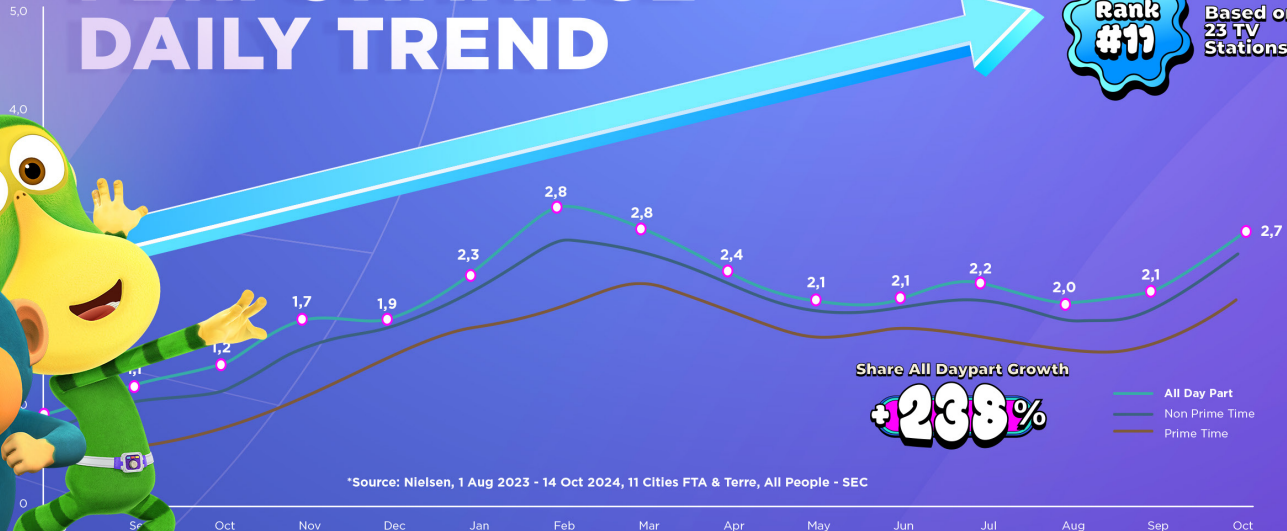

PERFORMANCE DAILY TREND

Rank #11
Based on 23 TV Stations

*Source: Nielsen, 1 Aug 2023 - 14 Oct 2024, 11 Cities FTA & Terre, All People - SEC