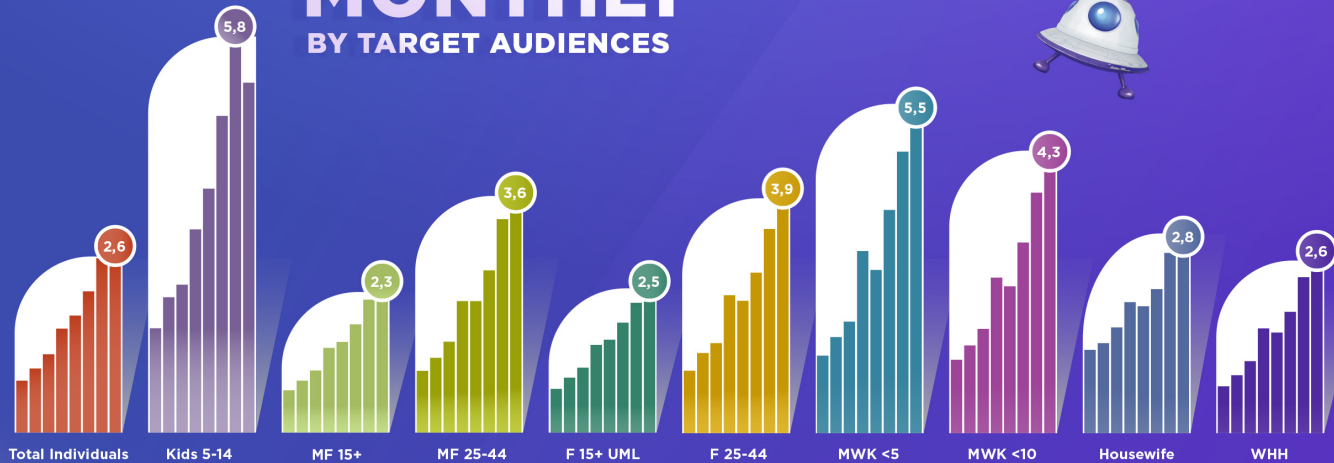

PERFORMANCE MONTHLY BY TARGET AUDIENCES

*Source: Nielsen, 1 Aug 2023 - 14 Oct 2024, All People, All Daypart, 11 Kota FTA & Terrestrial