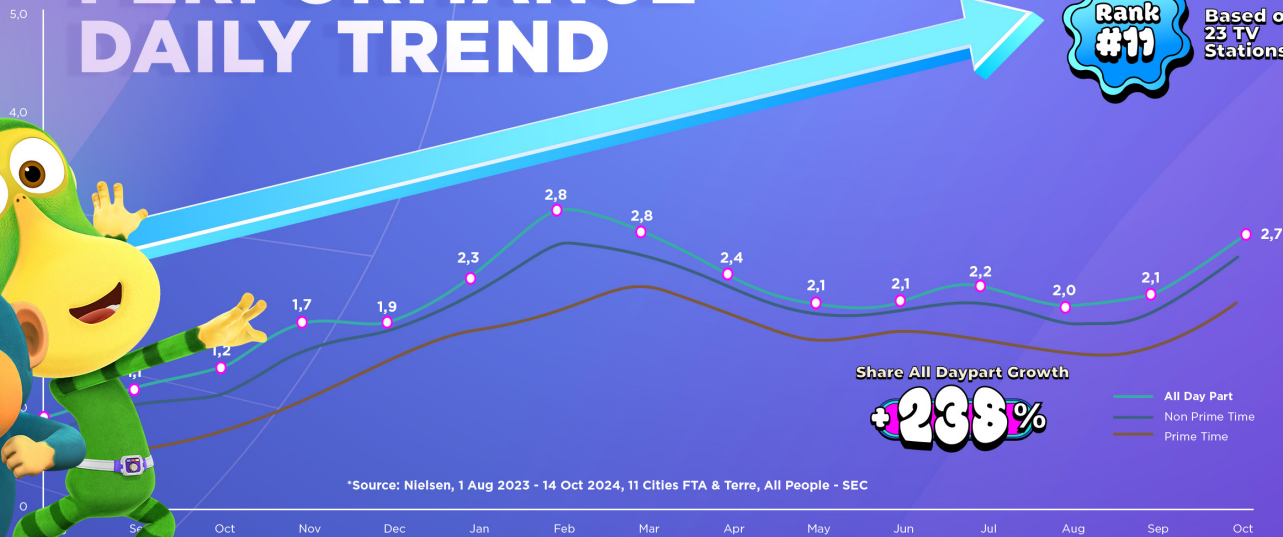

# PERFORMANCE DAILY TREND

**Rank #11**  
Based on 23 TV Stations