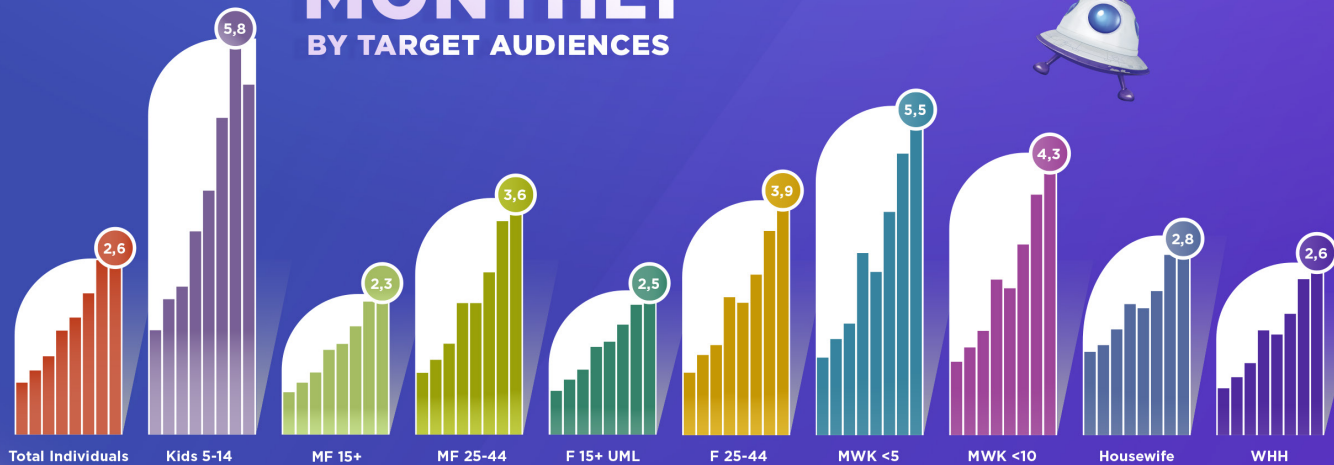

PERFORMANCE MONTHLY BY TARGET AUDIENCES

*Source: Nielsen, 1 Aug 2023 - 14 Oct 2024, All People, All Daypart, 11 Kota FTA & Terrestrial